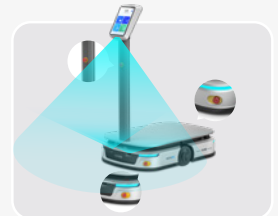

Operation Safety, Maximized

360° obstacle avoidance, anti-collision strip, and 3 emergency stop buttons make sure of it.

Image Positioning Module

Touch Display Panel

Emergency Stop Buttons (x3)
*One on the head and two on the chassis

Stereo Vision Sensors (x3)

LiDAR Sensors (x2)

360° Anti-Collision Strip