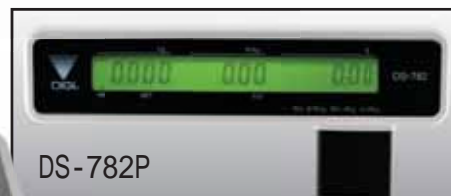

DS-782

Price Computing & Check-Out Scale

Total Solution for Accurate Fast and Friendly Sales Transactions

High contrast LCD display with back-light
Preset keys and 99 PLU
Weighing up to 60kg
Rechargeable battery
Compact and portable
RS-232C serial port

DS-782B

DS-782P

*Searching for
a New Balance*

DS-782 will provide you with fast, accurate and friendly sales transactions for your customers.

Weighing capacity up to 60kg

Auto power off function

Fast weighing speed

Portable and easy to carry design

Preset keys to call up unit price or PLU for fast transactions

Customer side display

● **99 PLU can be programmed with unit price and tare weight**

● **RS-232C serial port for data output**

Bigger platter and dark housing is also available !

Specifications

Capacity and scale interval

3/6kg	6/15kg	15/30kg
1/2g	2/5g	5/10g

Display ----- Weight: 5 digits
Unit price: 5 digits
Total price: 6 digits