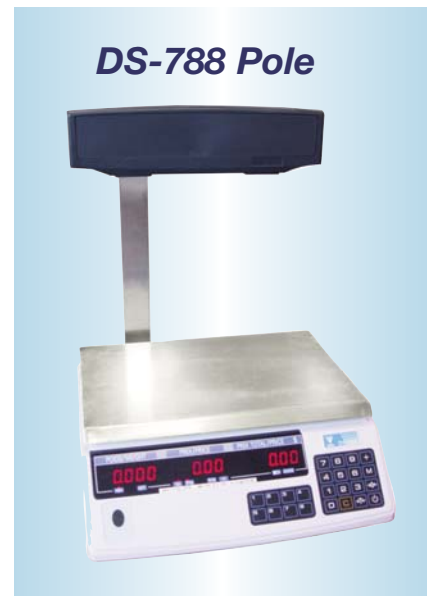

Thank you to our loyal customers for their continued support